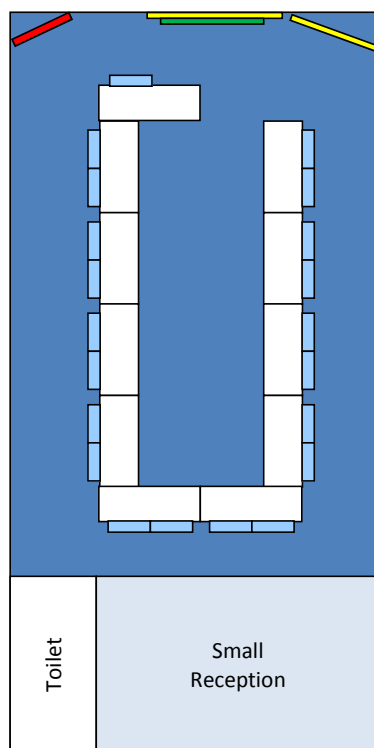

| KEY | |
|--------|----------------------------|
| Red | Flipchart |
| Yellow | Whiteboard |
| Green | Pull down Projector Screen |

202 Blackfriars Road, Southwark, SE1 8NJ

17 Seater (325 sq ft)

Classroom Style (16 + trainer)

U-Shaped (12 + trainer)

Theatre (30 + trainer)

6 Seater (140 sq ft)

Classroom Style (5 + trainer)

U-Shaped (7 + trainer)

Theatre (12 + trainer)

Ground Floor, 15 Risborough Street, Southwark SE1 0HG

35 Seater (610 sq ft + small reception)

Classroom Style (35 + trainer)

U-Shaped (20 + trainer)

Theatre (36 + trainer)