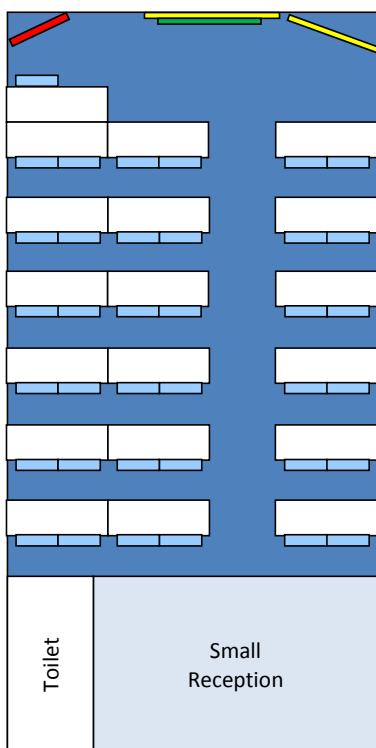

| KEY | |
|--------|----------------------------|
| Red | Flipchart |
| Yellow | Whiteboard |
| Green | Pull down Projector Screen |

202 Blackfriars Road, Southwark, SE1 8NJ

17 Seater (325 sq ft)

Classroom Style (16 + trainer)

U-Shaped (12 + trainer)

Theatre (30 + trainer)

6 Seater (140 sq ft)

Classroom Style (5 + trainer)

U-Shaped (7 + trainer)

Theatre (12 + trainer)

Ground Floor, 15 Risborough Street, Southwark SE1 0HG

35 Seater (610 sq ft + small reception)

Classroom Style (35 + trainer)

U-Shaped (20 + trainer)

Theatre (36 + trainer)